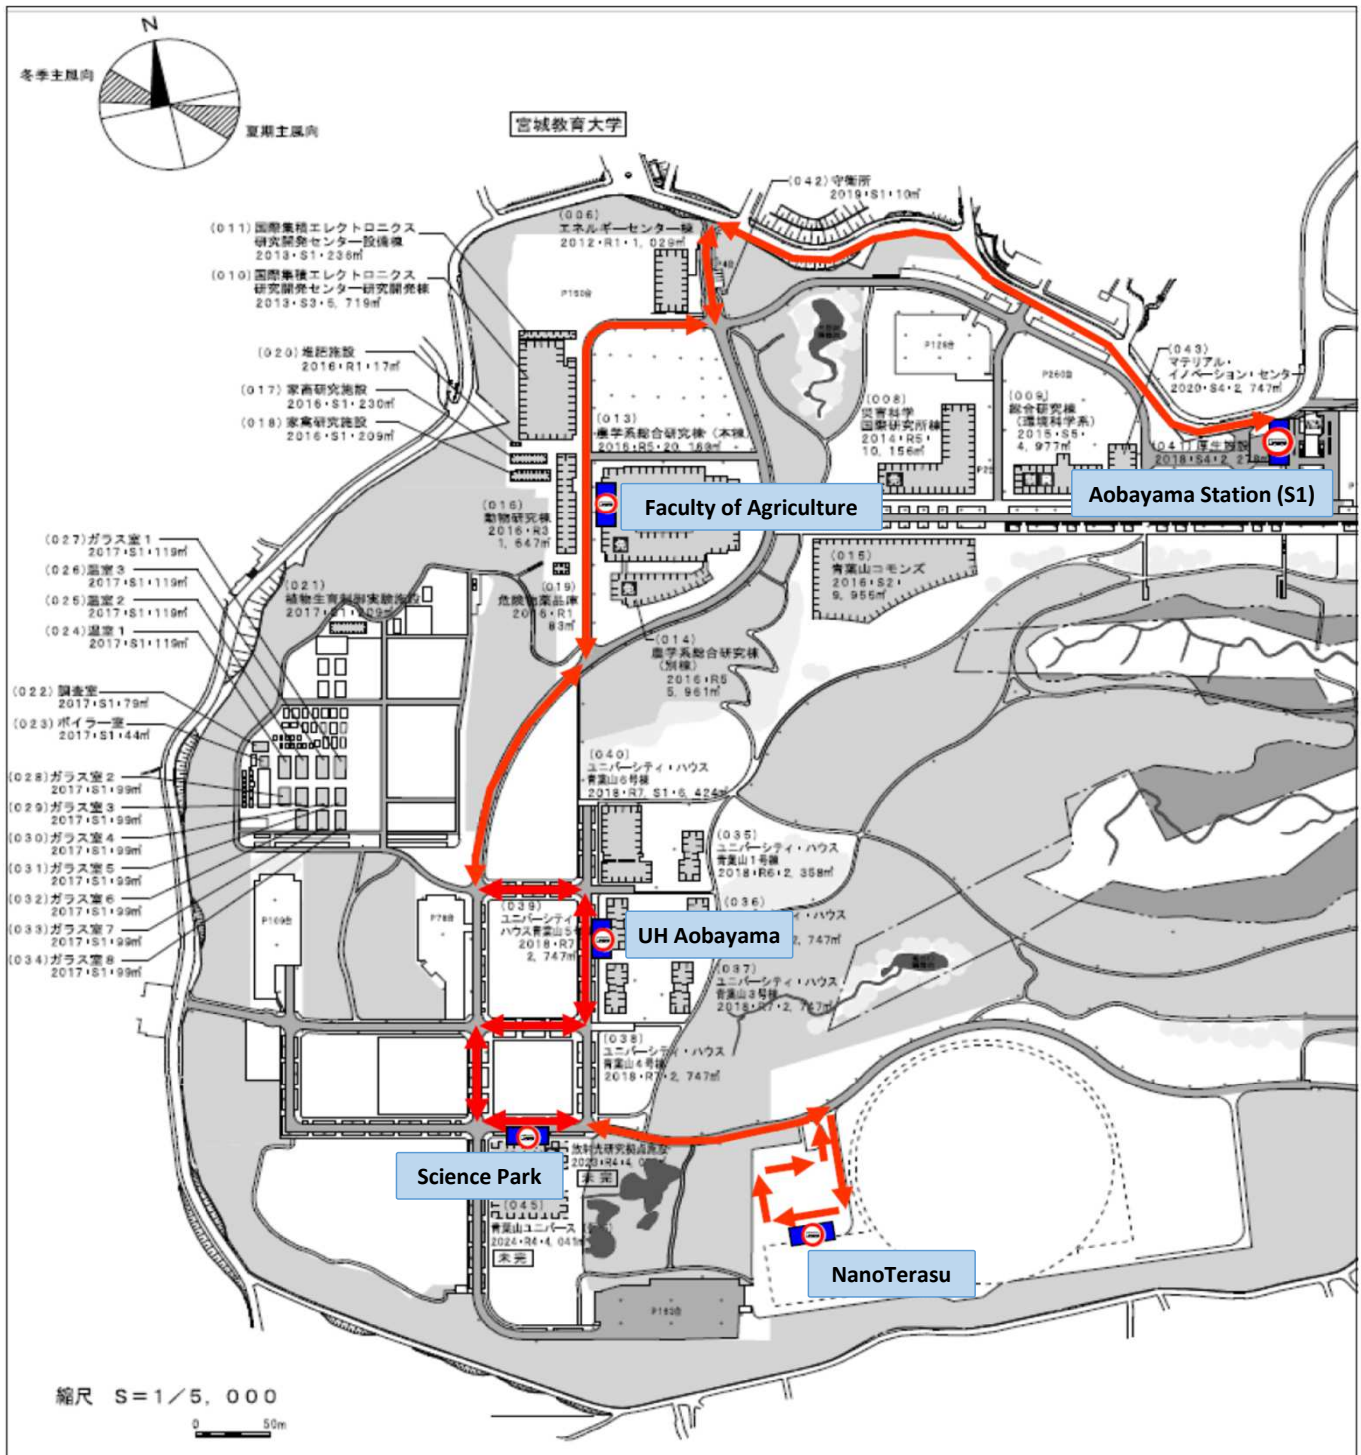

Service Route between Aobayama Station and NanoTerasu

Bus Stop Location: Aobayama Station ~ Faculty of Agriculture ~ UH Aobayama ~ Science Park ~ NanoTerasu

Required Time: 20minutes round trip

Calendar of Operating Days (2024)

【For NanoTerasu】

Apr.						
Sun	Mon	Tue	Wed	Thu	Fri	Sat
	1	2	3	4	5	6
7	8	9	10	11	12	13
14	15	16	17	18	19	20
21	22	23	24	25	26	27
28	29	30				

May						
Sun	Mon	Tue	Wed	Thu	Fri	Sat
			1	2	3	4
5	6	7	8	9	10	11
12	13	14	15	16	17	18
19	20	21	22	23	24	25
26	27	28	29	30	31	

Jun.						
Sun	Mon	Tue	Wed	Thu	Fri	Sat
						1
2	3	4	5	6	7	8
9	10	11	12	13	14	15
16	17	18	19	20	21	22
23	24	25	26	27	28	29
30						

Jul.						
Sun	Mon	Tue	Wed	Thu	Fri	Sat
	1	2	3	4	5	6
7	8	9	10	11	12	13
14	15	16	17	18	19	20
21	22	23	24	25	26	27
28	29	30	31			

Aug.						
Sun	Mon	Tue	Wed	Thu	Fri	Sat
				1	2	3
4	5	6	7	8	9	10
11	12	13	14	15	16	17
18	19	20	21	22	23	24
25	26	27	28	29	30	31

Sept.						
Sun	Mon	Tue	Wed	Thu	Fri	Sat
1	2	3	4	5	6	7
8	9	10	11	12	13	14
15	16	17	18	19	20	21
22	23	24	25	26	27	28
29	30					

Oct.						
Sun	Mon	Tue	Wed	Thu	Fri	Sat
		1	2	3	4	5
6	7	8	9	10	11	12
13	14	15	16	17	18	19
20	21	22	23	24	25	26
27	28	29	30	31		

Nov.						
Sun	Mon	Tue	Wed	Thu	Fri	Sat
					1	2
3	4	5	6	7	8	9
10	11	12	13	14	15	16
17	18	19	20	21	22	23
24	25	26	27	28	29	30

Dec.						
Sun	Mon	Tue	Wed	Thu	Fri	Sat
1	2	3	4	5	6	7
8	9	10	11	12	13	14
15	16	17	18	19	20	21
22	23	24	25	26	27	28
29	30	31				

Jan.						
Sun	Mon	Tue	Wed	Thu	Fri	Sat
			1	2	3	4
5	6	7	8	9	10	11
12	13	14	15	16	17	18
19	20	21	22	23	24	25
26	27	28	29	30	31	

Feb.						
Sun	Mon	Tue	Wed	Thu	Fri	Sat
						1
2	3	4	5	6	7	8
9	10	11	12	13	14	15
16	17	18	19	20	21	22
23	24	25	26	27	28	

Mar.						
Sun	Mon	Tue	Wed	Thu	Fri	Sat
						1
2	3	4	5	6	7	8
9	10	11	12	13	14	15
16	17	18	19	20	21	22
23	24	25	26	27	28	29
30	31					

1. Operating days (all days (including Saturdays, Sundays, and holidays))
   Except for the following periods.
   •GW (4/27-29, 5/3-6)
   •Summer vacation (8/10-18)
   •Year-end and New Year holidays (12/28~1/5)